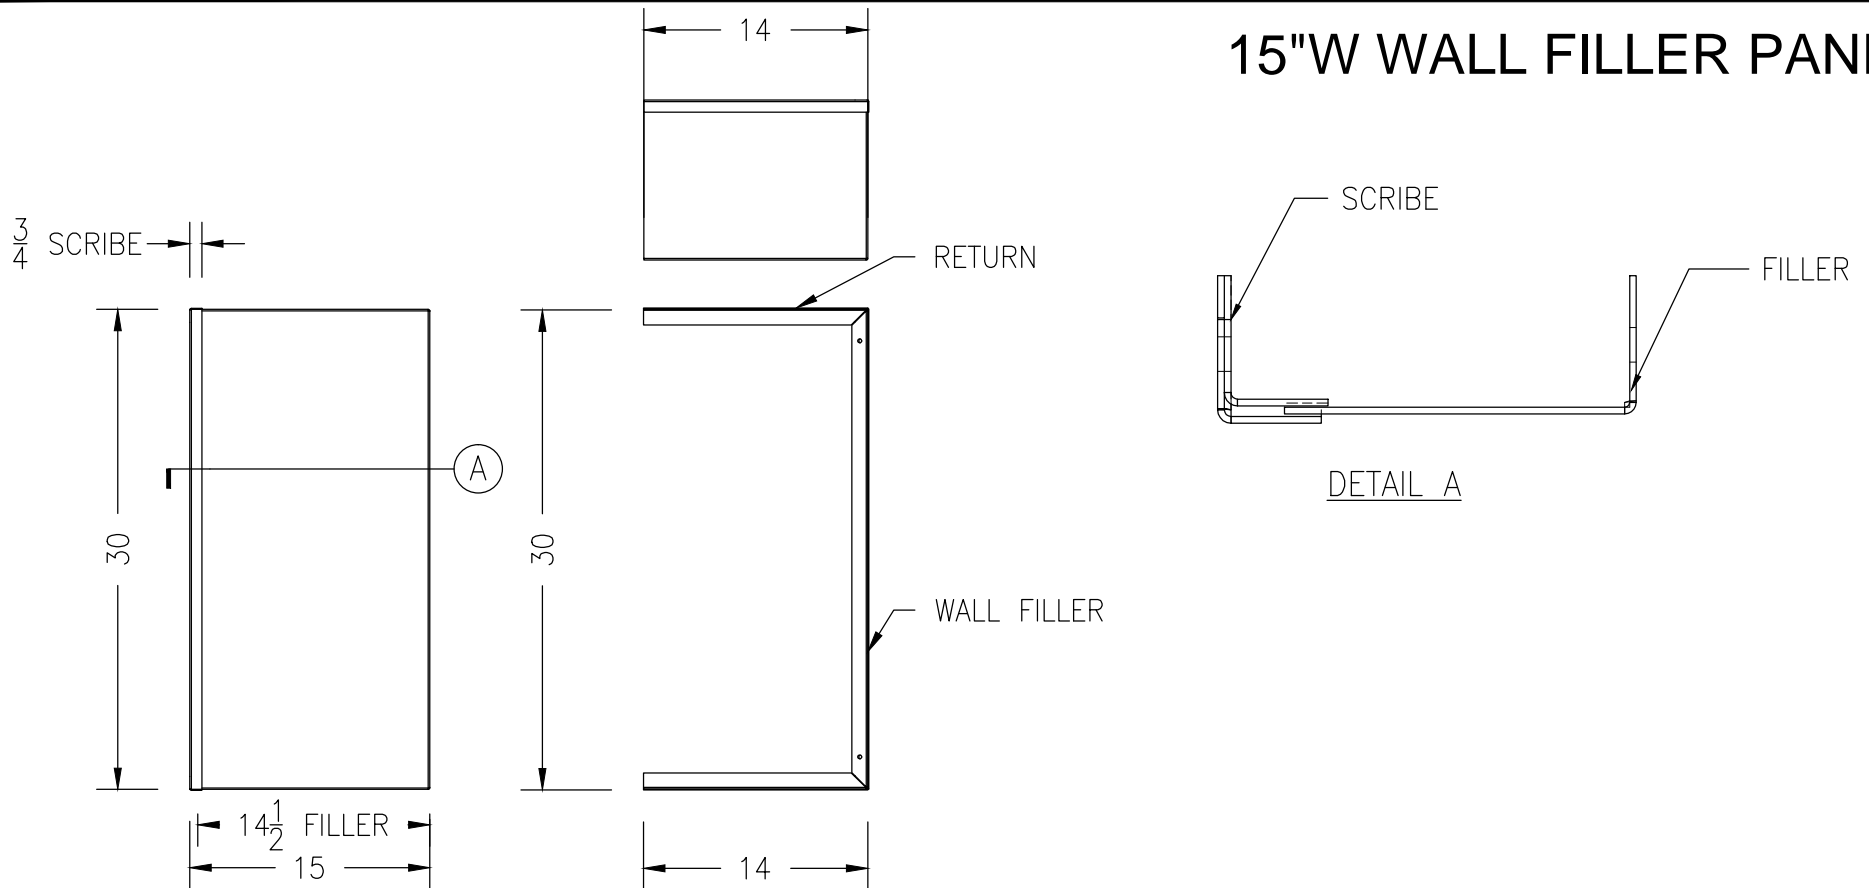

15"W WALL FILLER PANEL

- WALL SCRIBE FILLERS CAN BE USED FOR RIGHT AND LEFT HAND APPLICATIONS
- SCRIBE INCLUDED
- FILLERS CAN BE CUT TO FIT
- COLOR: WARM GRAY

CABINET GAUGES	
18 GAUGE	FILLER PANELS