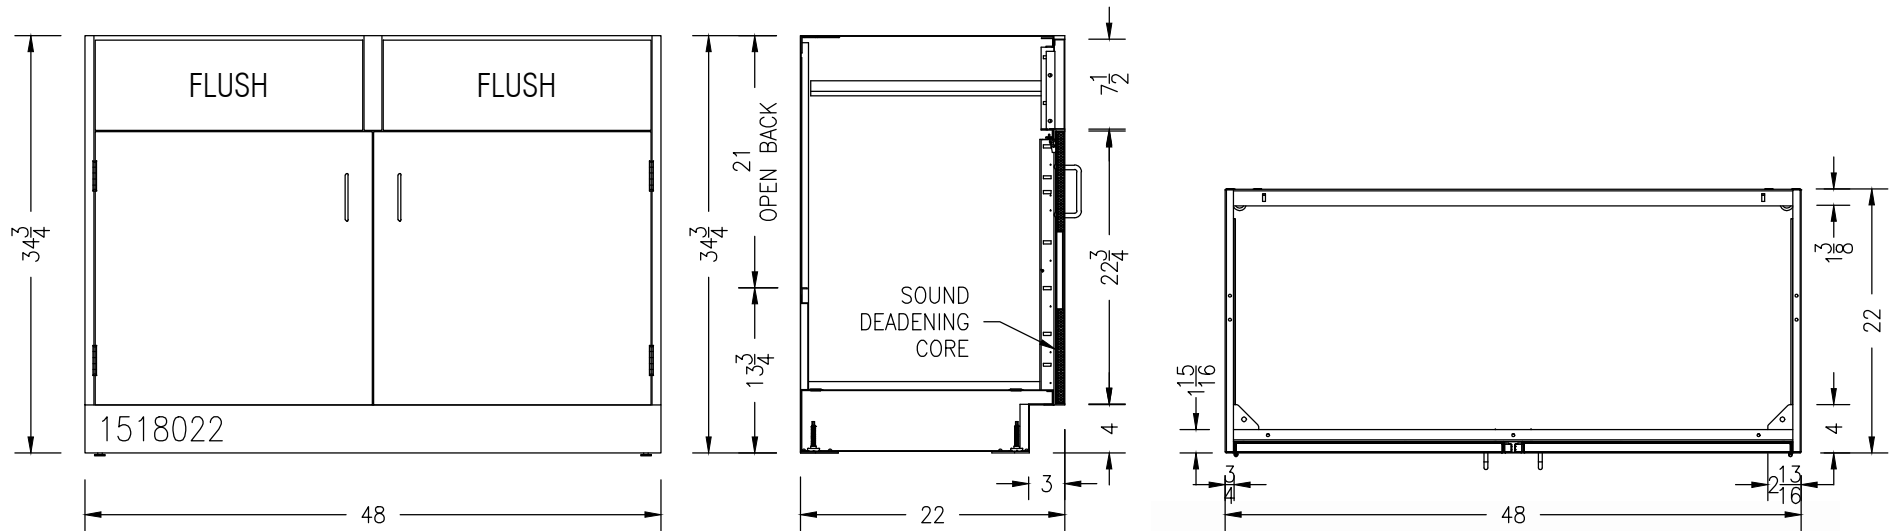

# 48"W 2-DOOR SINK BASE CABINET

- NYLON ROLLER DOOR CATCH
- ALUMINUM WIRE PULLS
- STAINLESS STEEL 5-KNUCKLE HINGES
- ADJUSTABLE LEVELING FEET WITH UP TO 1.5" OF ADJUSTMENT
- SOUND DEADENING CORE INSIDE DOOR FRONTS
- GALVANIZED INTERIOR CABINET BOTTOM
- COLOR: WARM GRAY