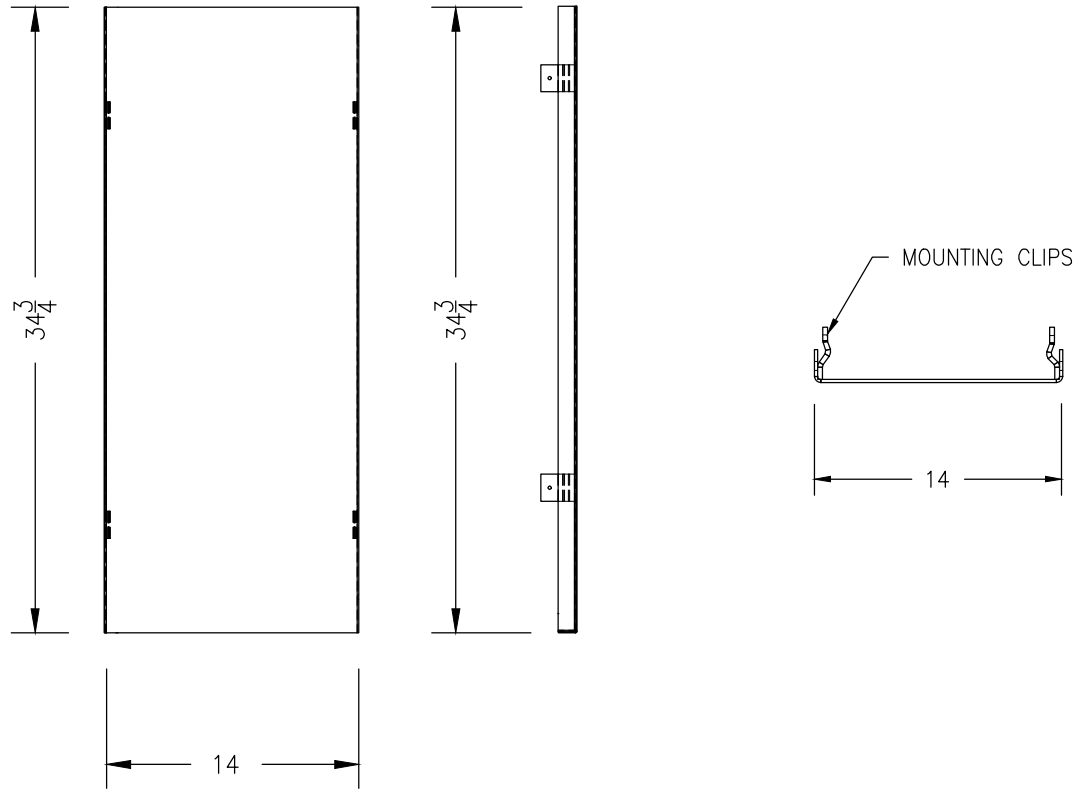

14"W REAR FILLER PANEL-USE AT ISLAND ENDS

- COLOR: WARM GRAY
- NO SCRIBE

| FILLER GAUGES | |
|---------------|---------------|
| 18 GAUGE | FILLER PANELS |