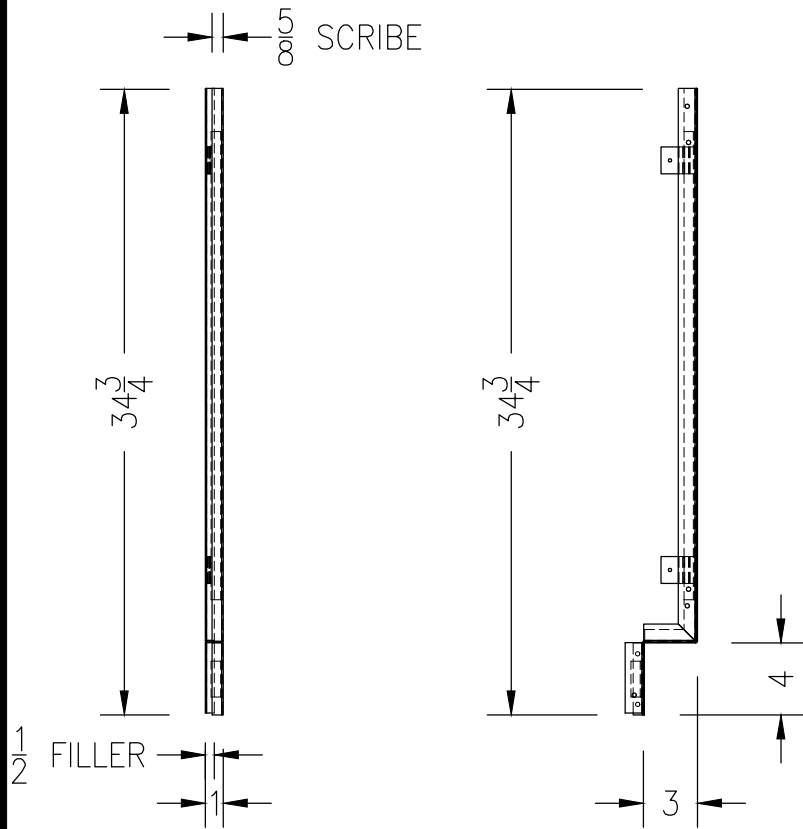

1"W RIGHT SCRIBE FRONT FILLER PANEL

- SCRIBE FILLER TO BE USED FOR RIGHT HAND APPLICATIONS
- COLOR: WARM GRAY
- SLIP FILLER INCLUDED
- FILLERS CAN BE CUT TO FIT

FILELR GAUGES	
18 GAUGE	FILLER PANELS