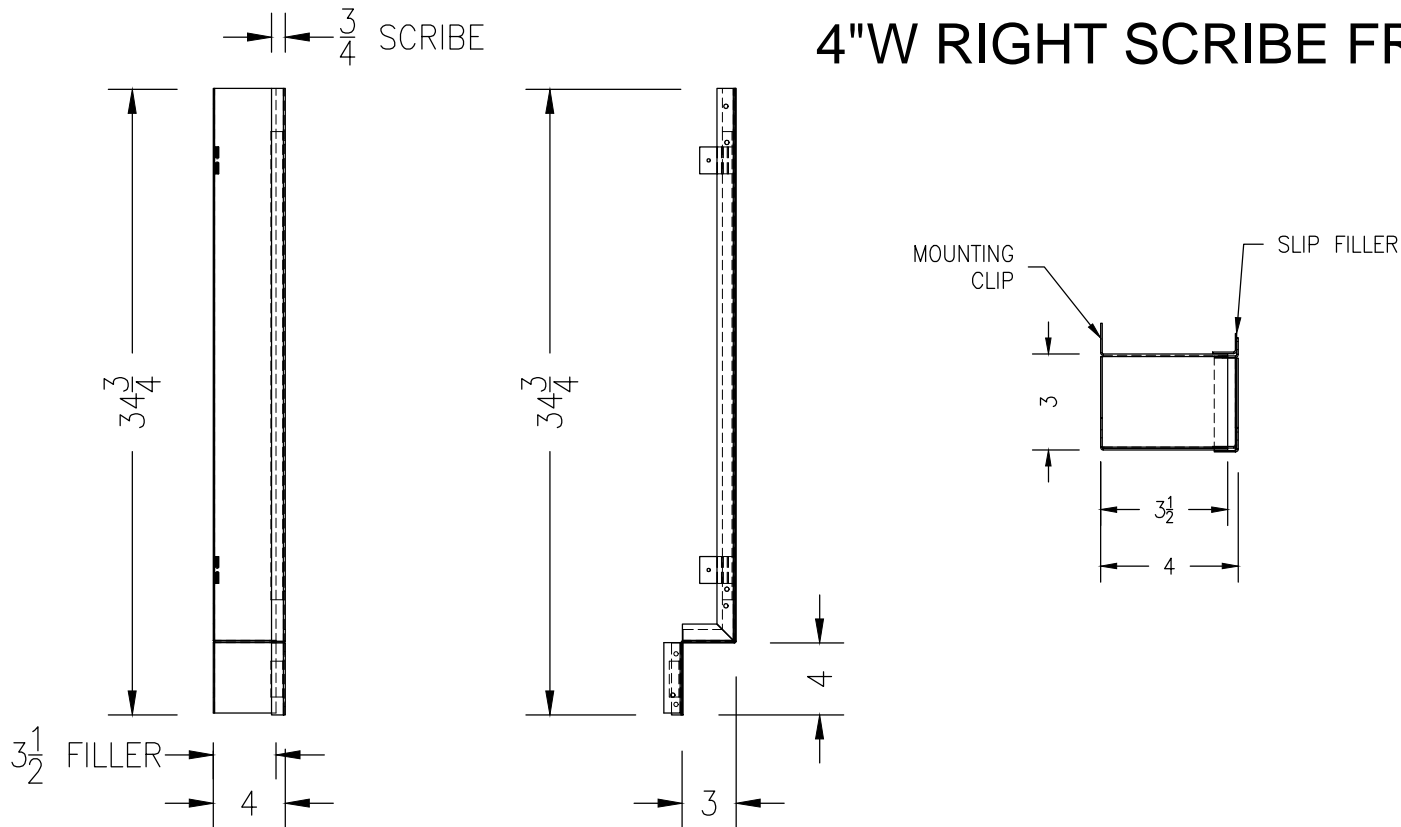

4"W RIGHT SCRIBE FRONT FILLER PANEL

- SCRIBE FILLER TO BE USED FOR RIGHT HAND APPLICATIONS
- COLOR: WARM GRAY
- SLIP FILLER INCLUDED
- FILLERS CAN BE CUT TO FIT

FILLER GAUGES	
18 GAUGE	FILLER PANELS