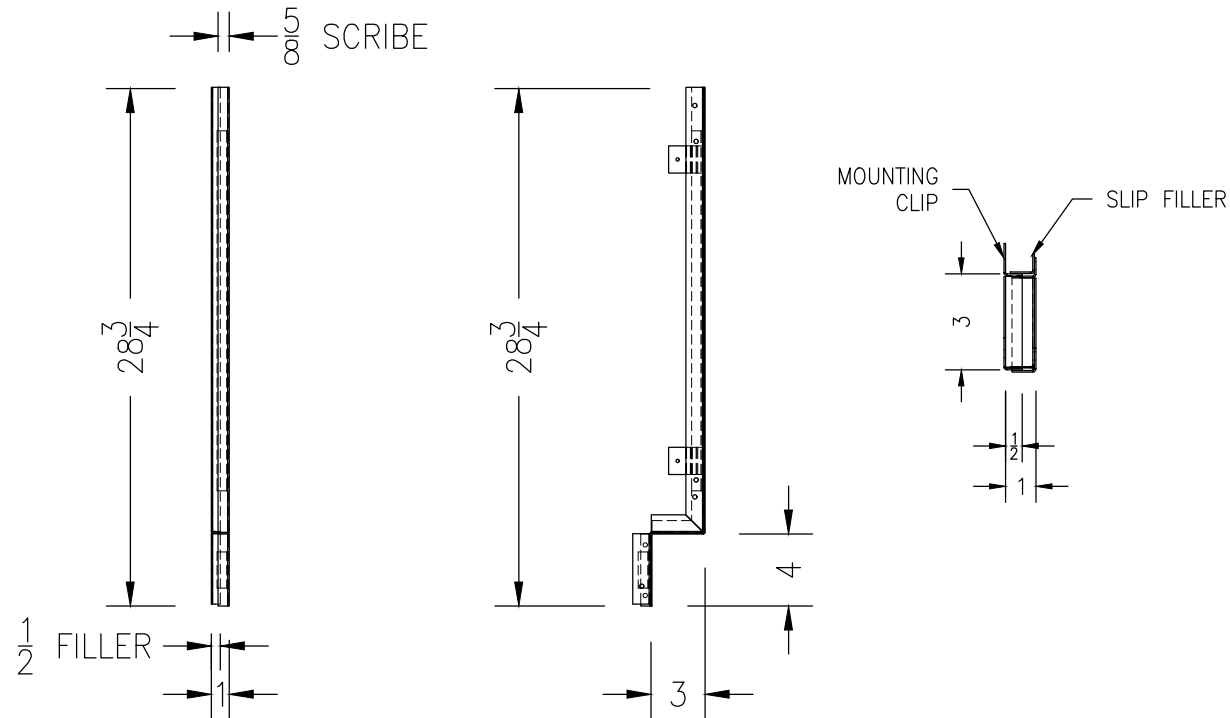

1"W RIGHT SCRIBE SITTING HEIGHT FRONT FILLER PANEL

- SCRIBE FILLER TO BE USED FOR RIGHT HAND APPLICATIONS
- COLOR: WARM GRAY
- SLIP FILLER INCLUDED
- FILLERS CAN BE CUT O FIT

FILLER GAUGES	
18 GAUGE	FILLER PANELS