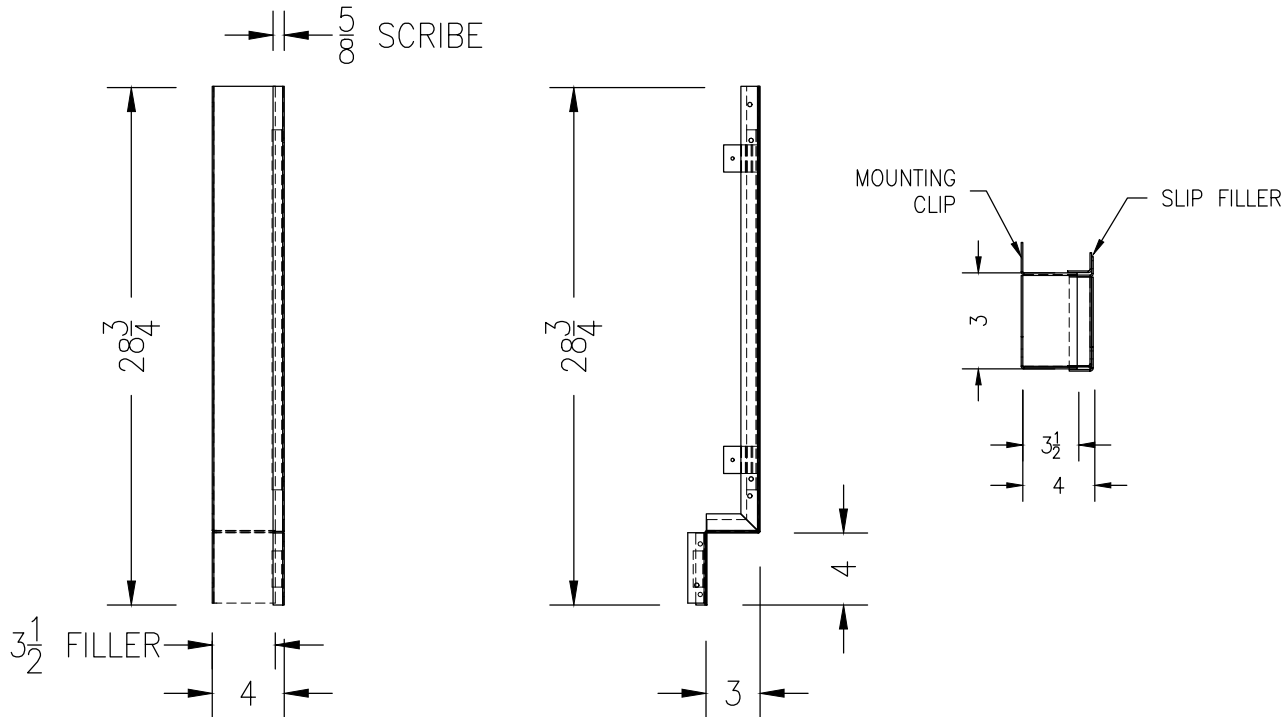

4"W RIGHT SCRIBE SITTING HEIGHT FRONT FILLER PANEL

- SCRIBE FILLER TO BE USED FOR RIGHT HAND APPLICATIONS
- COLOR: WARM GRAY
- SLIP FILLER INCLUDED
- FILLERS CAN BE CUT O FIT

FILLER GAUGES	
18 GAUGE	FILLER PANELS