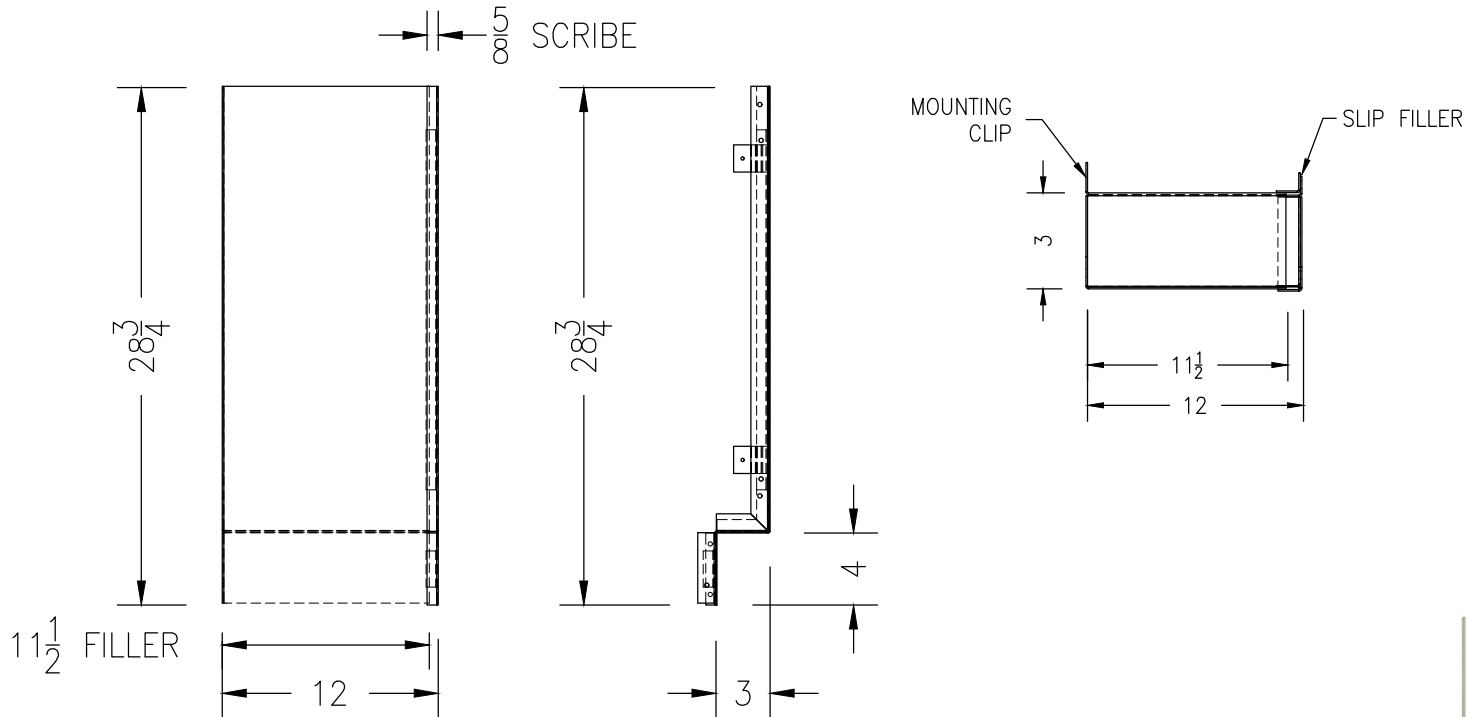

12"W RIGHT SCRIBE SITTING HEIGHT FRONT FILLER PANEL

- SCRIBE FILLER TO BE USED FOR RIGHT HAND APPLICATIONS
- COLOR: WARM GRAY
- SLIP FILLER INCLUDED
- FILLERS CAN BE CUT O FIT

FILLER GAUGES

18 GAUGE	FILLER PANELS
----------	---------------