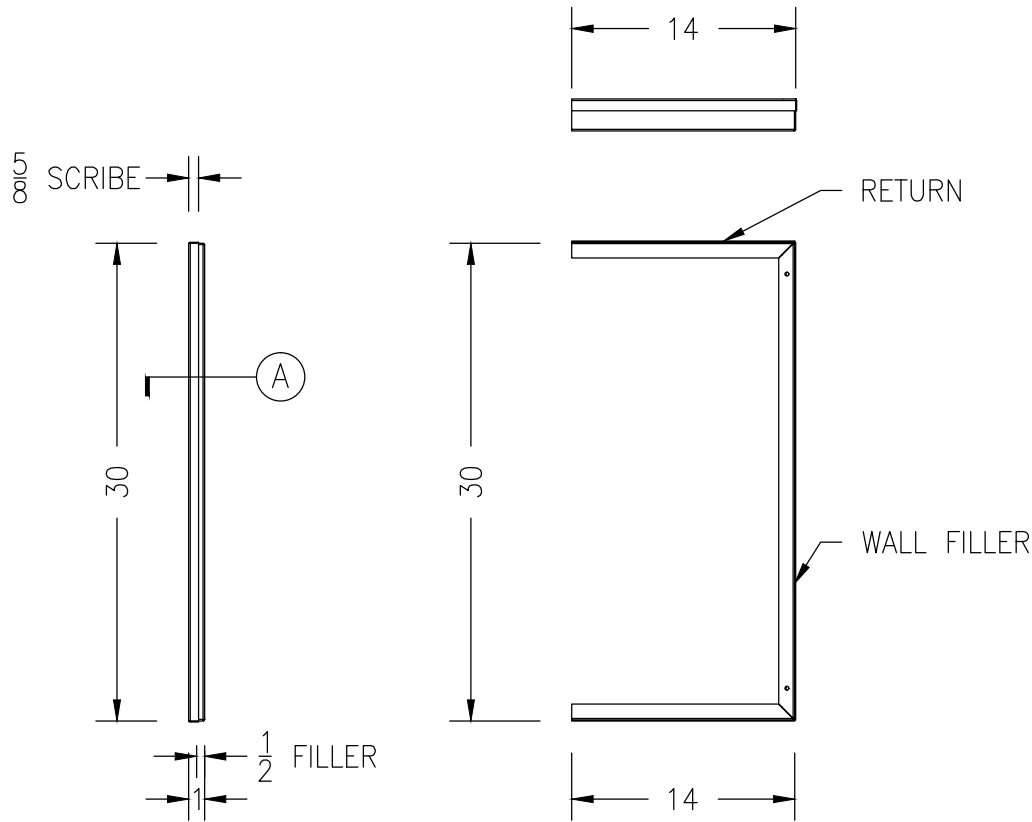

1"W WALL FILLER PANEL

- WALL SCRIBE FILLERS CAN BE USED FOR RIGHT AND LEFT HAND APPLICATIONS
- SCRIBE INCLUDED
- FILLERS CAN BE CUT TO FIT
- COLOR: WARM GRAY

CABINET GAUGES	
18 GAUGE	FILLER PANELS