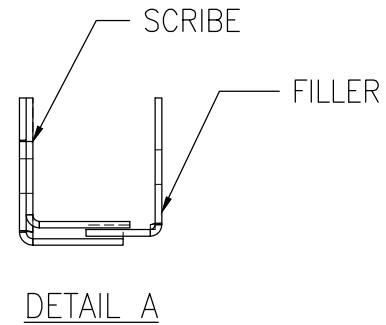

1"W WALL FILLER PANEL

- WALL SCRIBE FILLERS CAN BE USED FOR RIGHT AND LEFT HAND APPLICATIONS
- SCRIBE INCLUDED
- FILLERS CAN BE CUT TO FIT
- COLOR: WARM GRAY

CABINET GAUGES	
18 GAUGE	FILLER PANELS