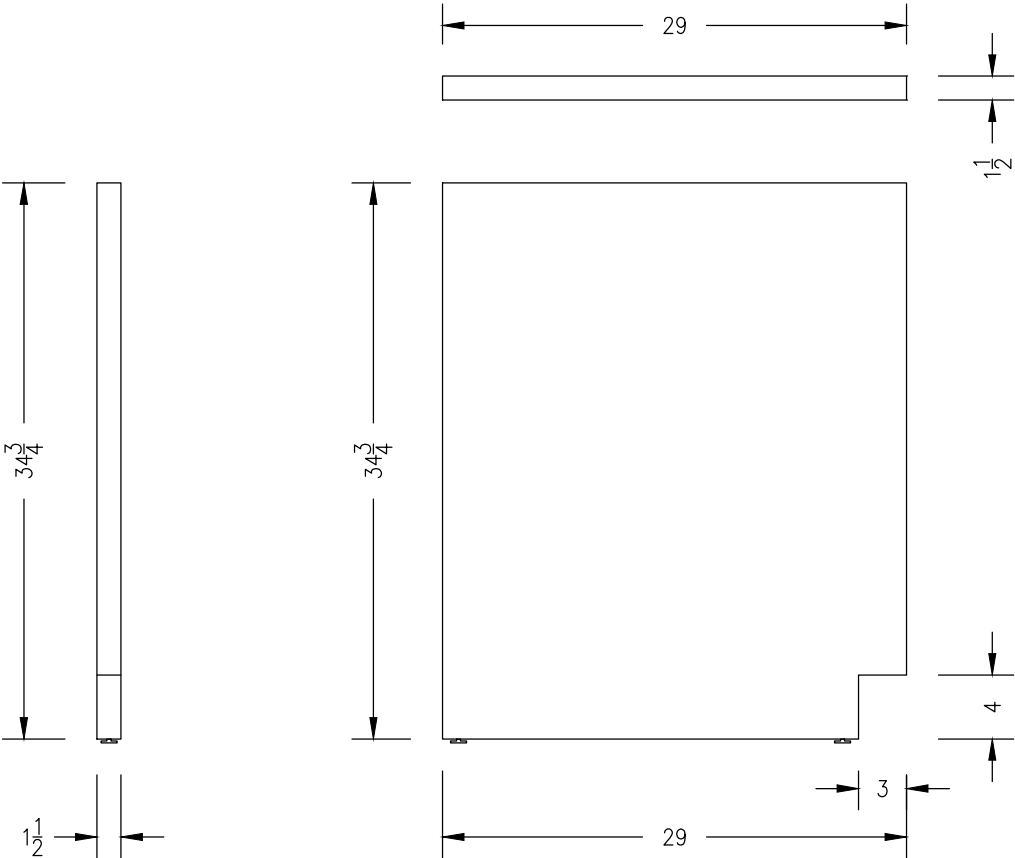

29"D. GABLE LEG

- USED TO SUPPORT WORK SURFACES OR APRONS WHERE BASE CABINETS ARE NOT REQUIRED
- COMPLETE WITH WALL MOUNTING CHANNEL
- 1.5" WIDE
- COLOR: WARM GRAY
- LEVELING FEET

GAUGES	
16 GAUGE	GABLE LEGS