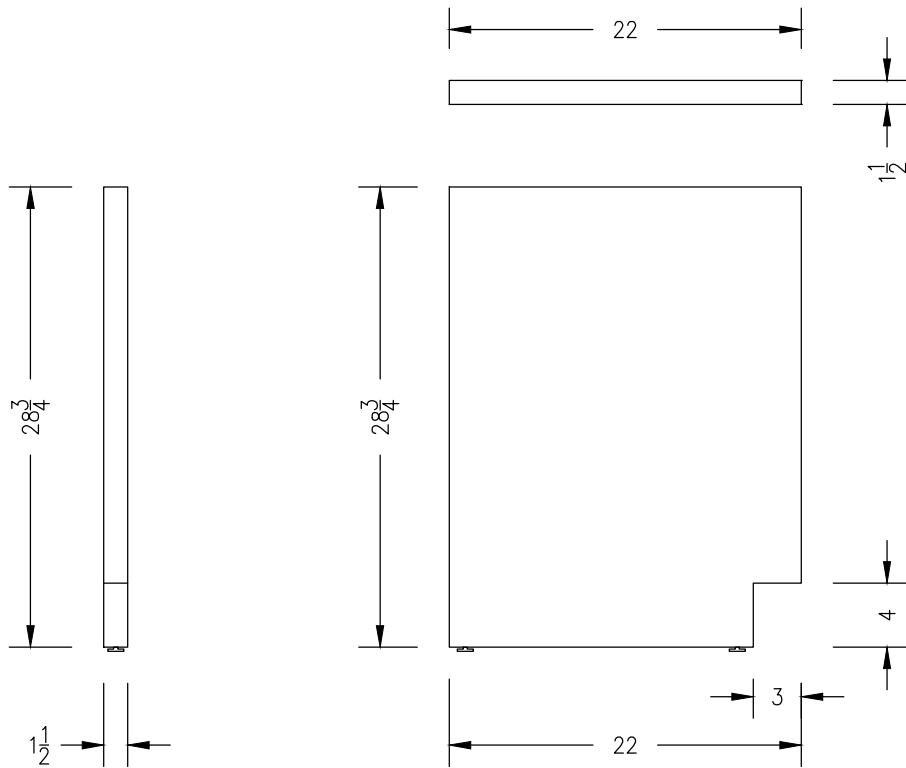

22"D. GABLE LEG - SITTING HEIGHT

- USED TO SUPPORT WORK SURFACES OR APRONS WHERE BASE CABINETS ARE NOT REQUIRED
- COMPLETE WITH WALL MOUNTING CHANNEL
- 1.5" WIDE
- COLOR: WARM GRAY
- LEVELING FEET

GAUGES	
16 GAUGE	GABLE LEGS