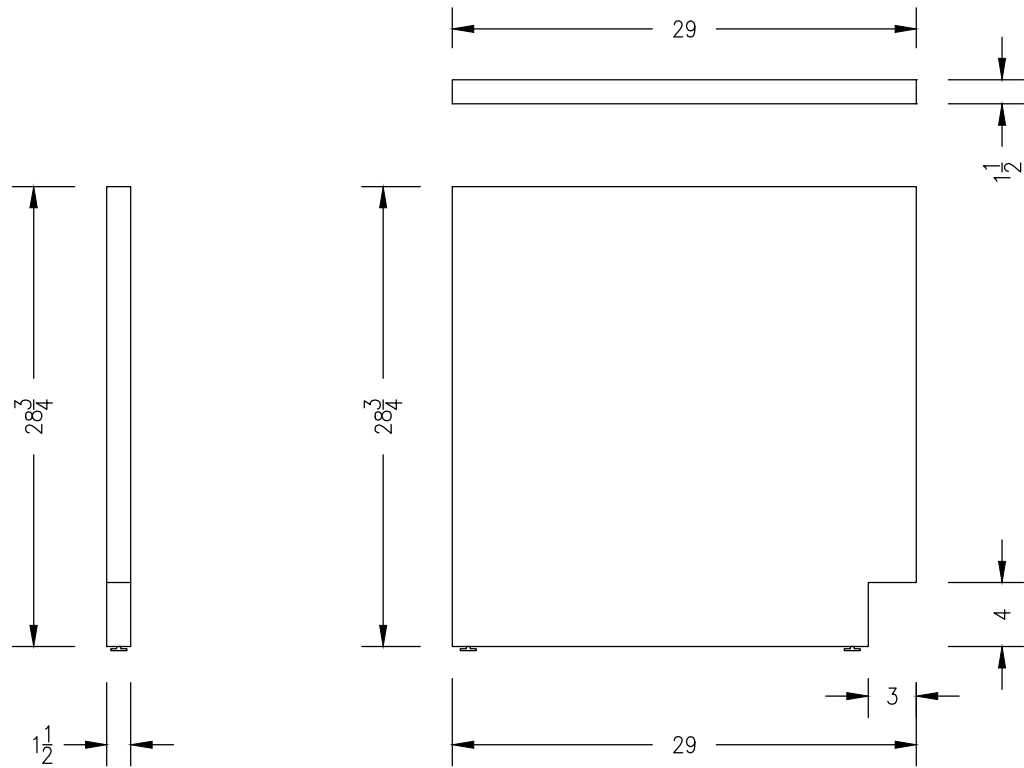

29"D. GABLE LEG - SITTING HEIGHT

- USED TO SUPPORT WORK SURFACES OR APRONS WHERE BASE CABINETS ARE NOT REQUIRED
- COMPLETE WITH WALL MOUNTING CHANNEL
- 1.5" WIDE
- COLOR: WARM GRAY
- LEVELING FEET

GAUGES	
16 GAUGE	GABLE LEGS