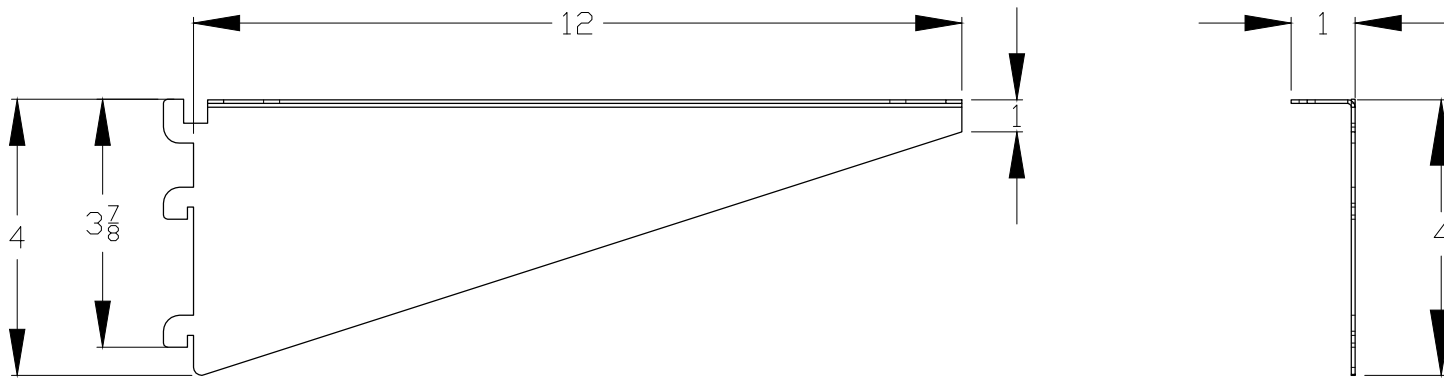

INVERTED SHELF BRACKETS

- BRACKETS SUITABLE FOR SLOTTED UPRIGHTS IN DSG CATALOG
- NOT SUITABLE FOR CAMBRIDGE TABLE SYSTEMS
- COLOR: WARM GRAY

GAUGES	
16 GAUGE	SHELF BRACKETS

 online industrial & laboratory furniture