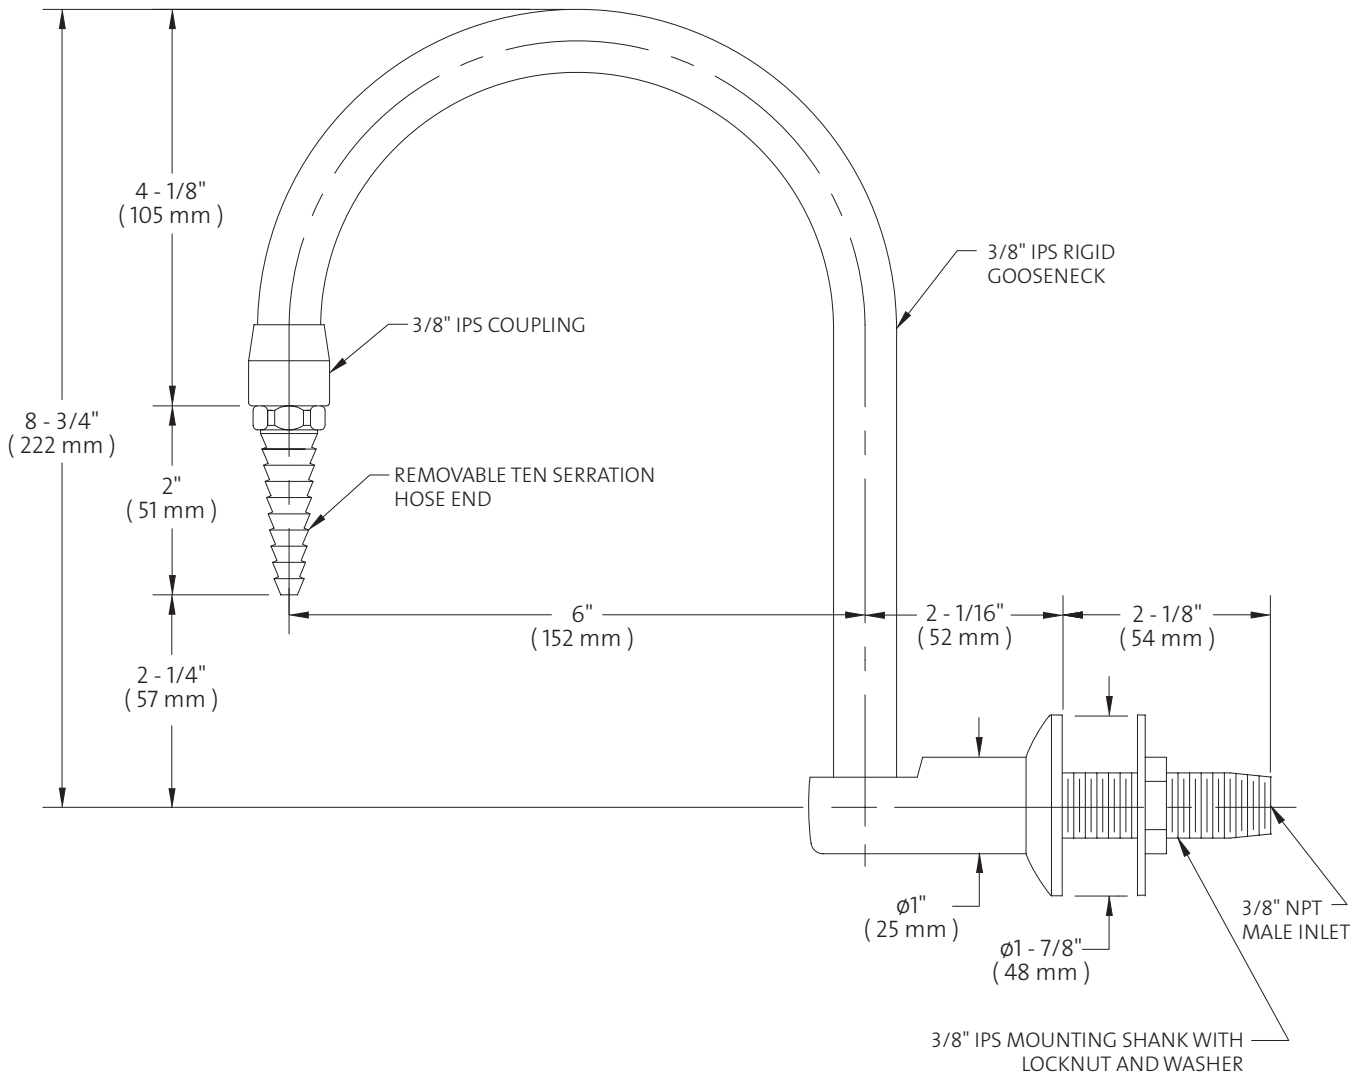

- **L071WSA** Gooseneck Outlet Fitting, Panel Mounted, 6" Rigid Gooseneck
- **L072WSA** Same as Above Except with Swing Gooseneck
- **L074WSA** Same as Above Except with Rigid/Swing Gooseneck

NOTES:

1. IF VACUUM BREAKER IS REQUIRED, ADD SUFFIX "VB." IF AERATOR IS REQUIRED IN PLACE OF HOSE END, ADD SUFFIX "55."
2. FITTING IS FURNISHED WITH EITHER A POLISHED CHROME PLATED OR A POWDER COATED FINISH ( COLOR-CODED PER SERVICE INDEX COLOR ) AS STANDARD. OTHER FINISHES ARE AVAILABLE UPON REQUEST.

Measurements may vary  $\pm 1/4"$ .

© 2008 / WaterSaver Faucet Co.