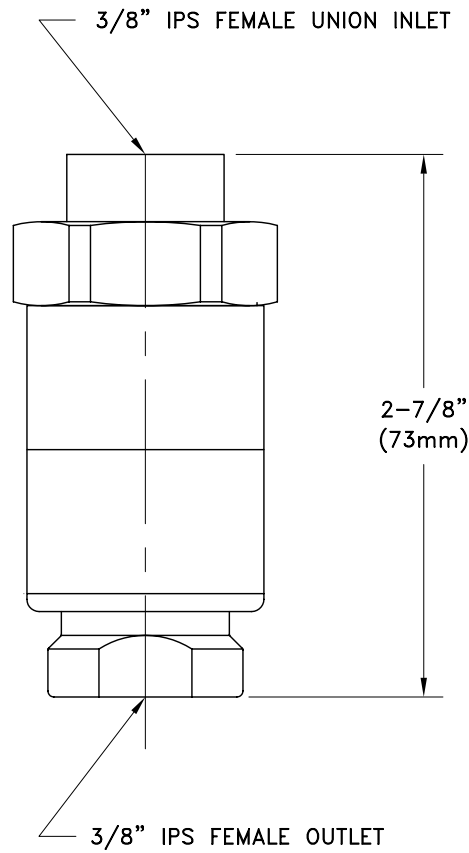

---

L108  
3/8" IPS DUAL CHECK BACKFLOW PREVENTER FOR CONTINUOUS PRESSURE APPLICATIONS

---

MEASUREMENTS MAY VARY  $\pm 1/4"$ .